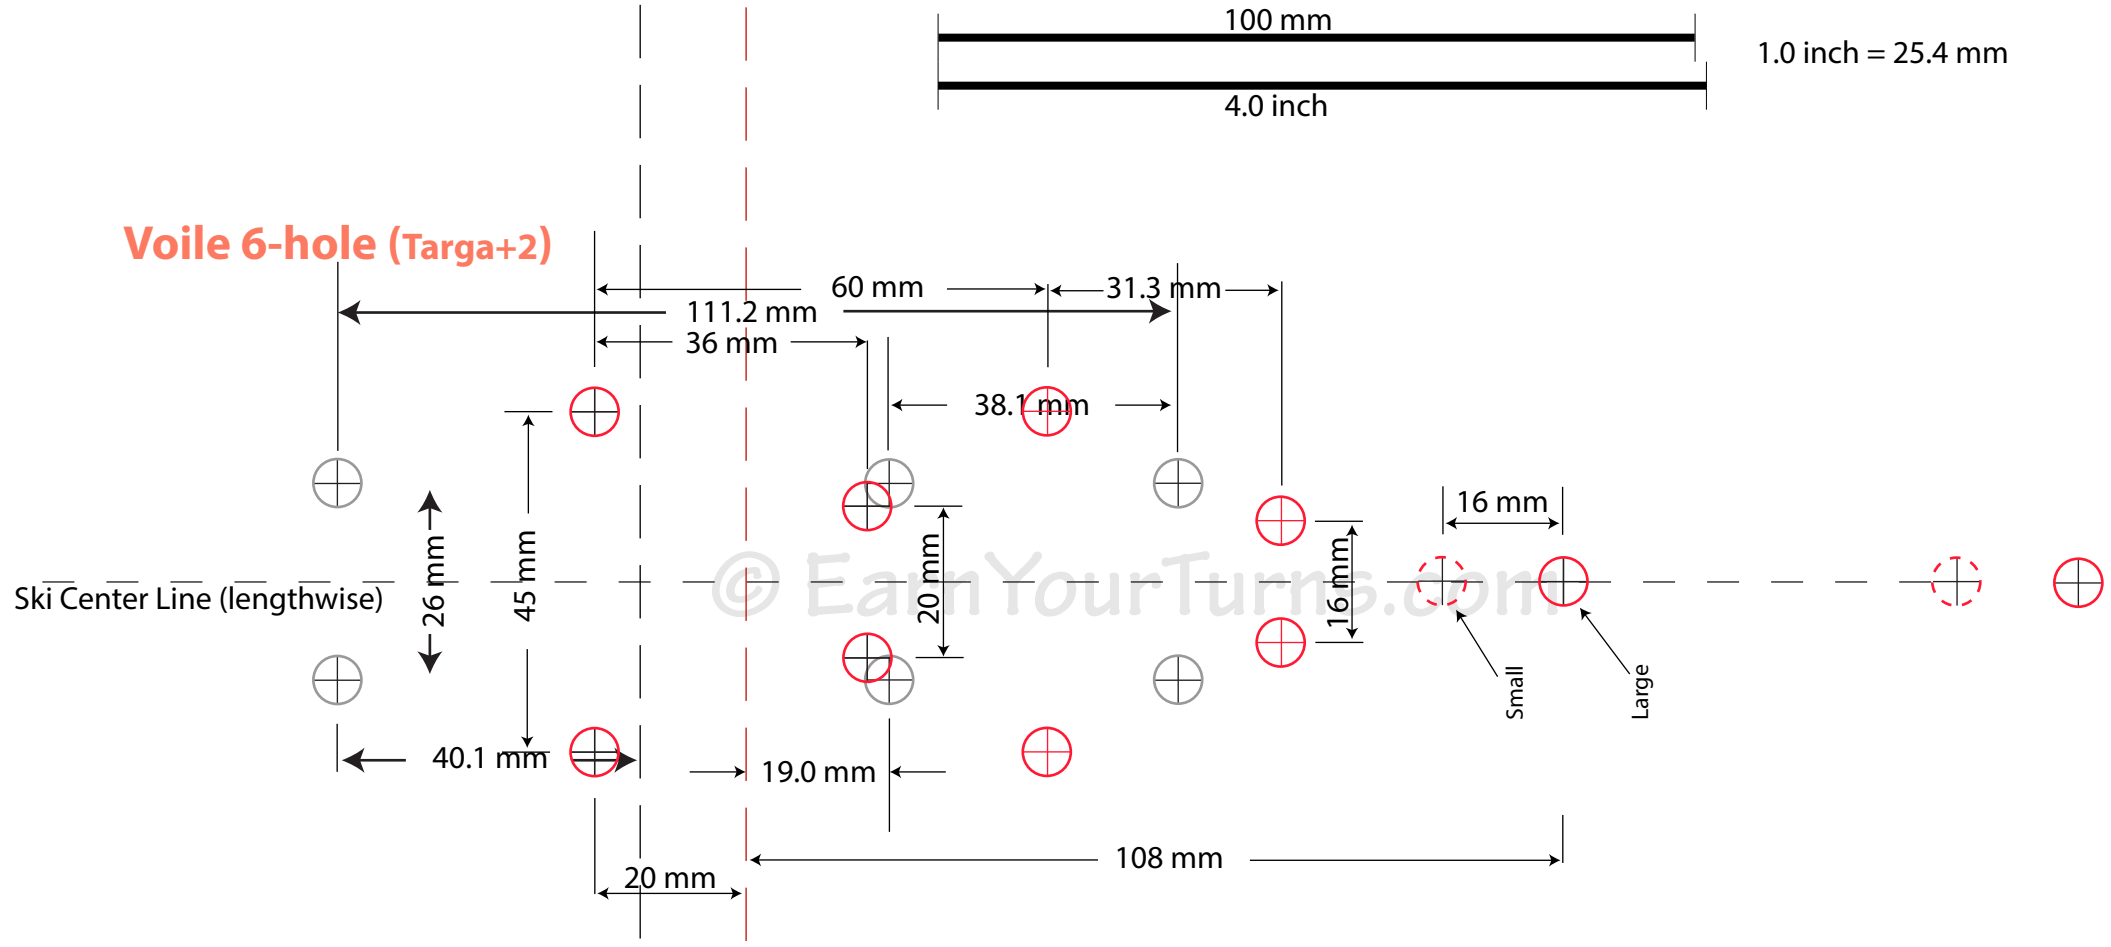

1.0 inch = 25.4 mm

Voile 6-hole (Targa+2)

Meidjo v2.x

v2.0 Large/Small, v2.1+ Small

Tele: 3-pin Line
AT/NTN: Front of Boot

2-pin Line
Low Tech