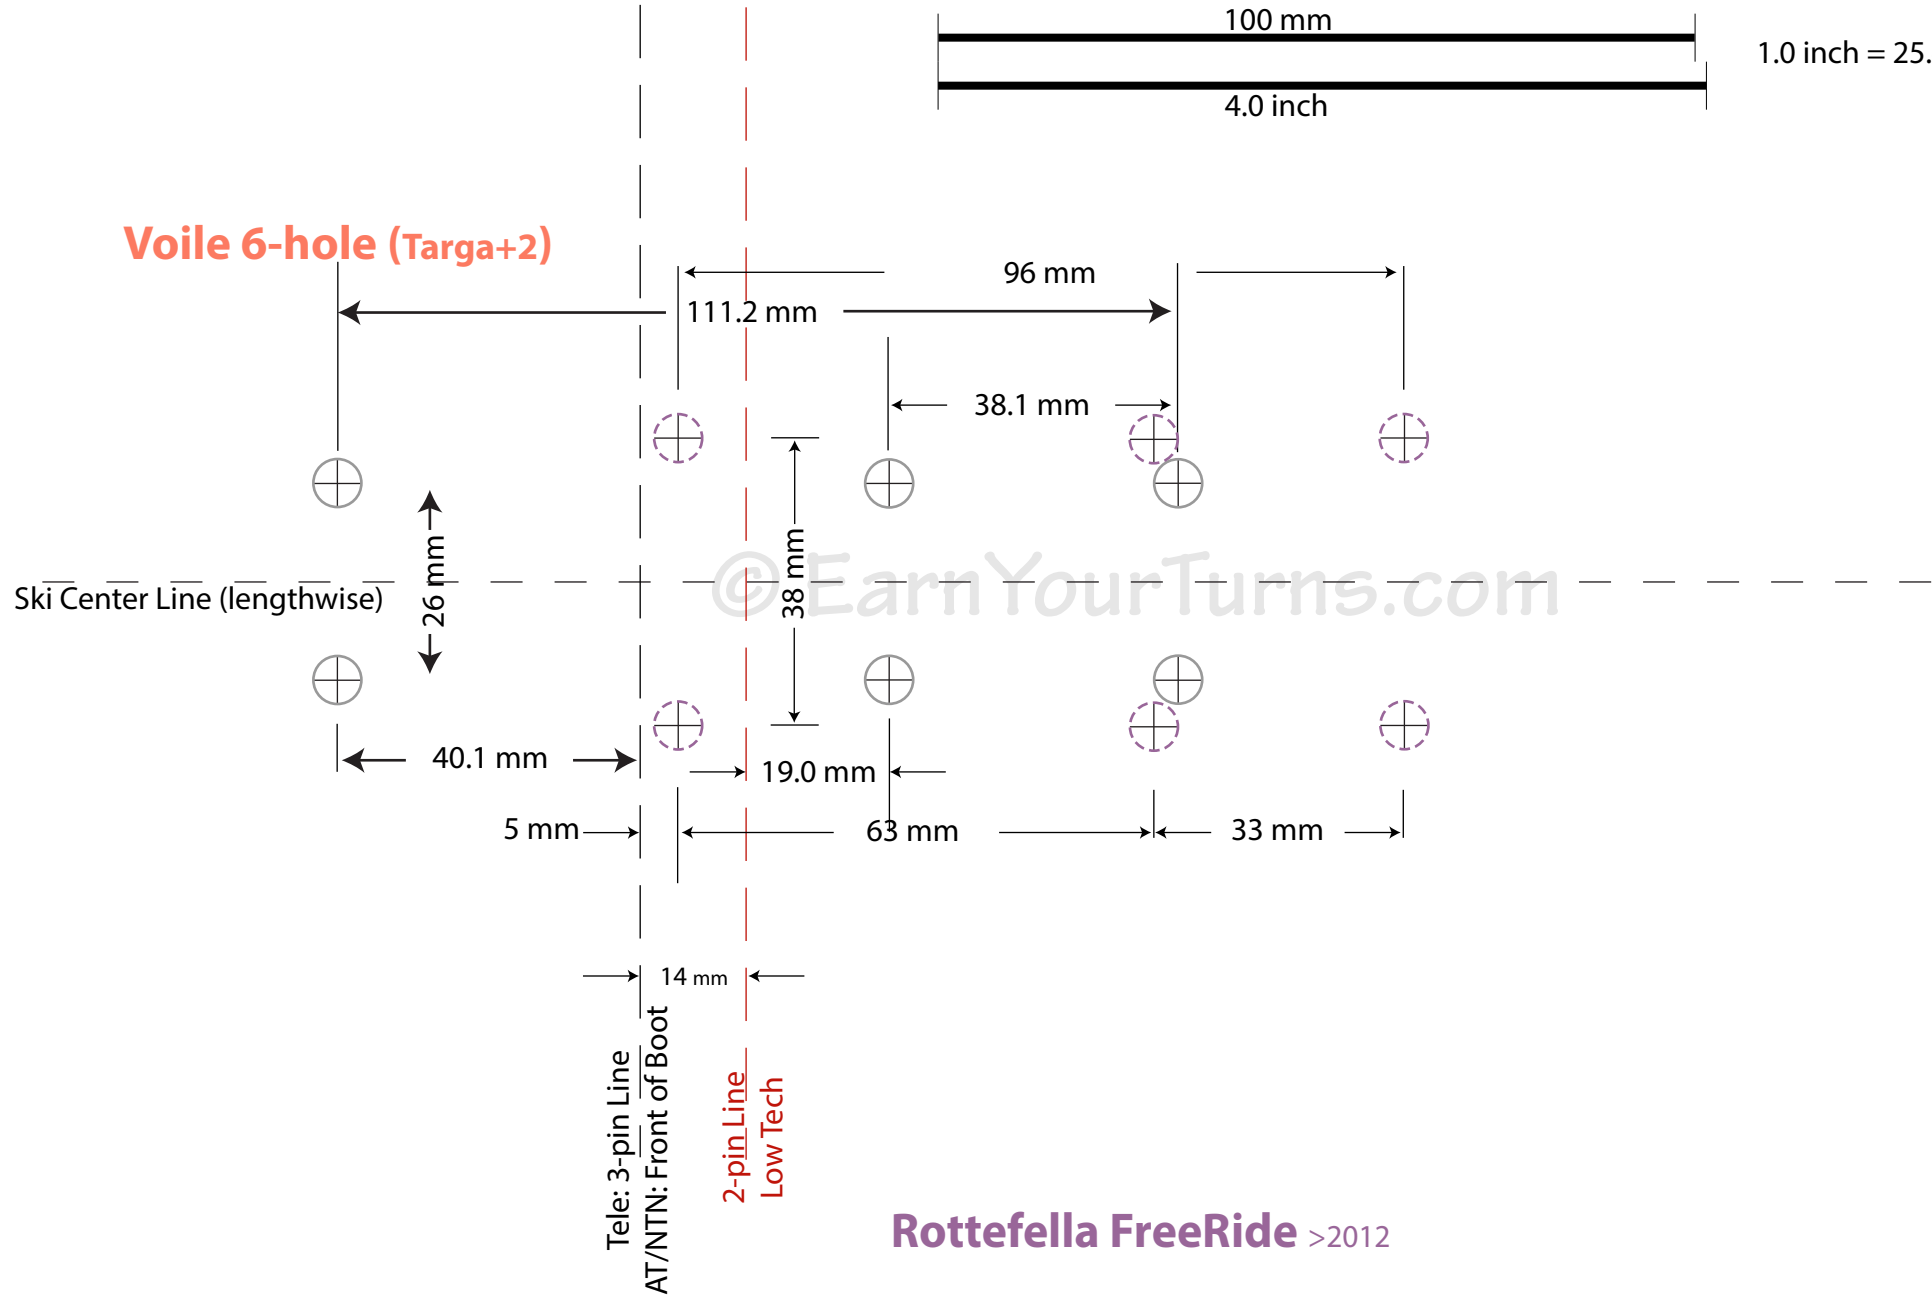

1.0 inch = 25.4 mm

Voile 6-hole (Targa+2)

Rottefella FreeRide >2012