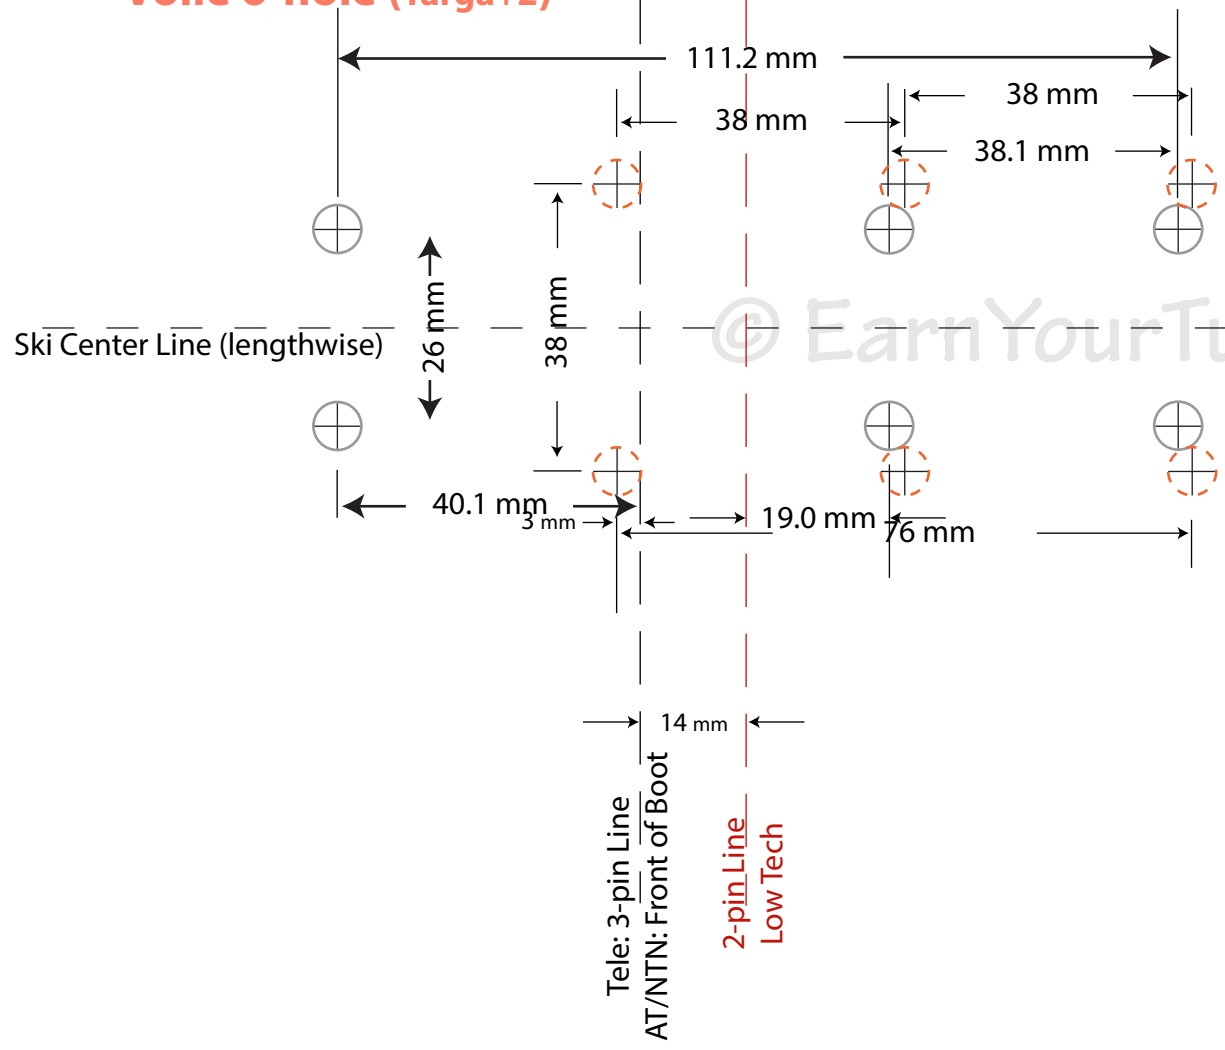

1.0 inch = 25.4 mm

Voile 6-hole (Targa+2)

© EarnYourTurns.com

**22D 6-Hole Pattern
(HH, Vice, Outlaw, Lynx)**