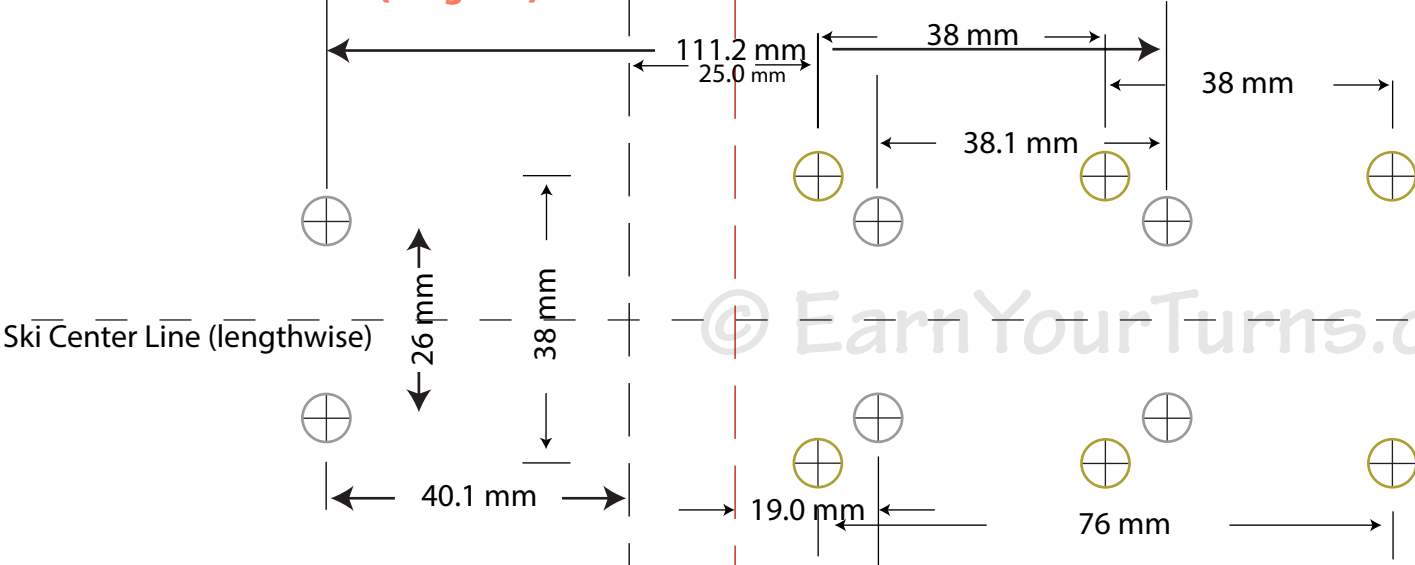

1.0 inch = 25.4 mm

**Voile 6-hole (Targa+2)**

Ski Center Line (lengthwise)

© EarnYourTurns.com

14 mm  
Tele: 3-pin Line  
AT/NTN: Front of Boot  
2-pin Line  
Low Tech

**Bishop BMF 6-Hole Pattern**