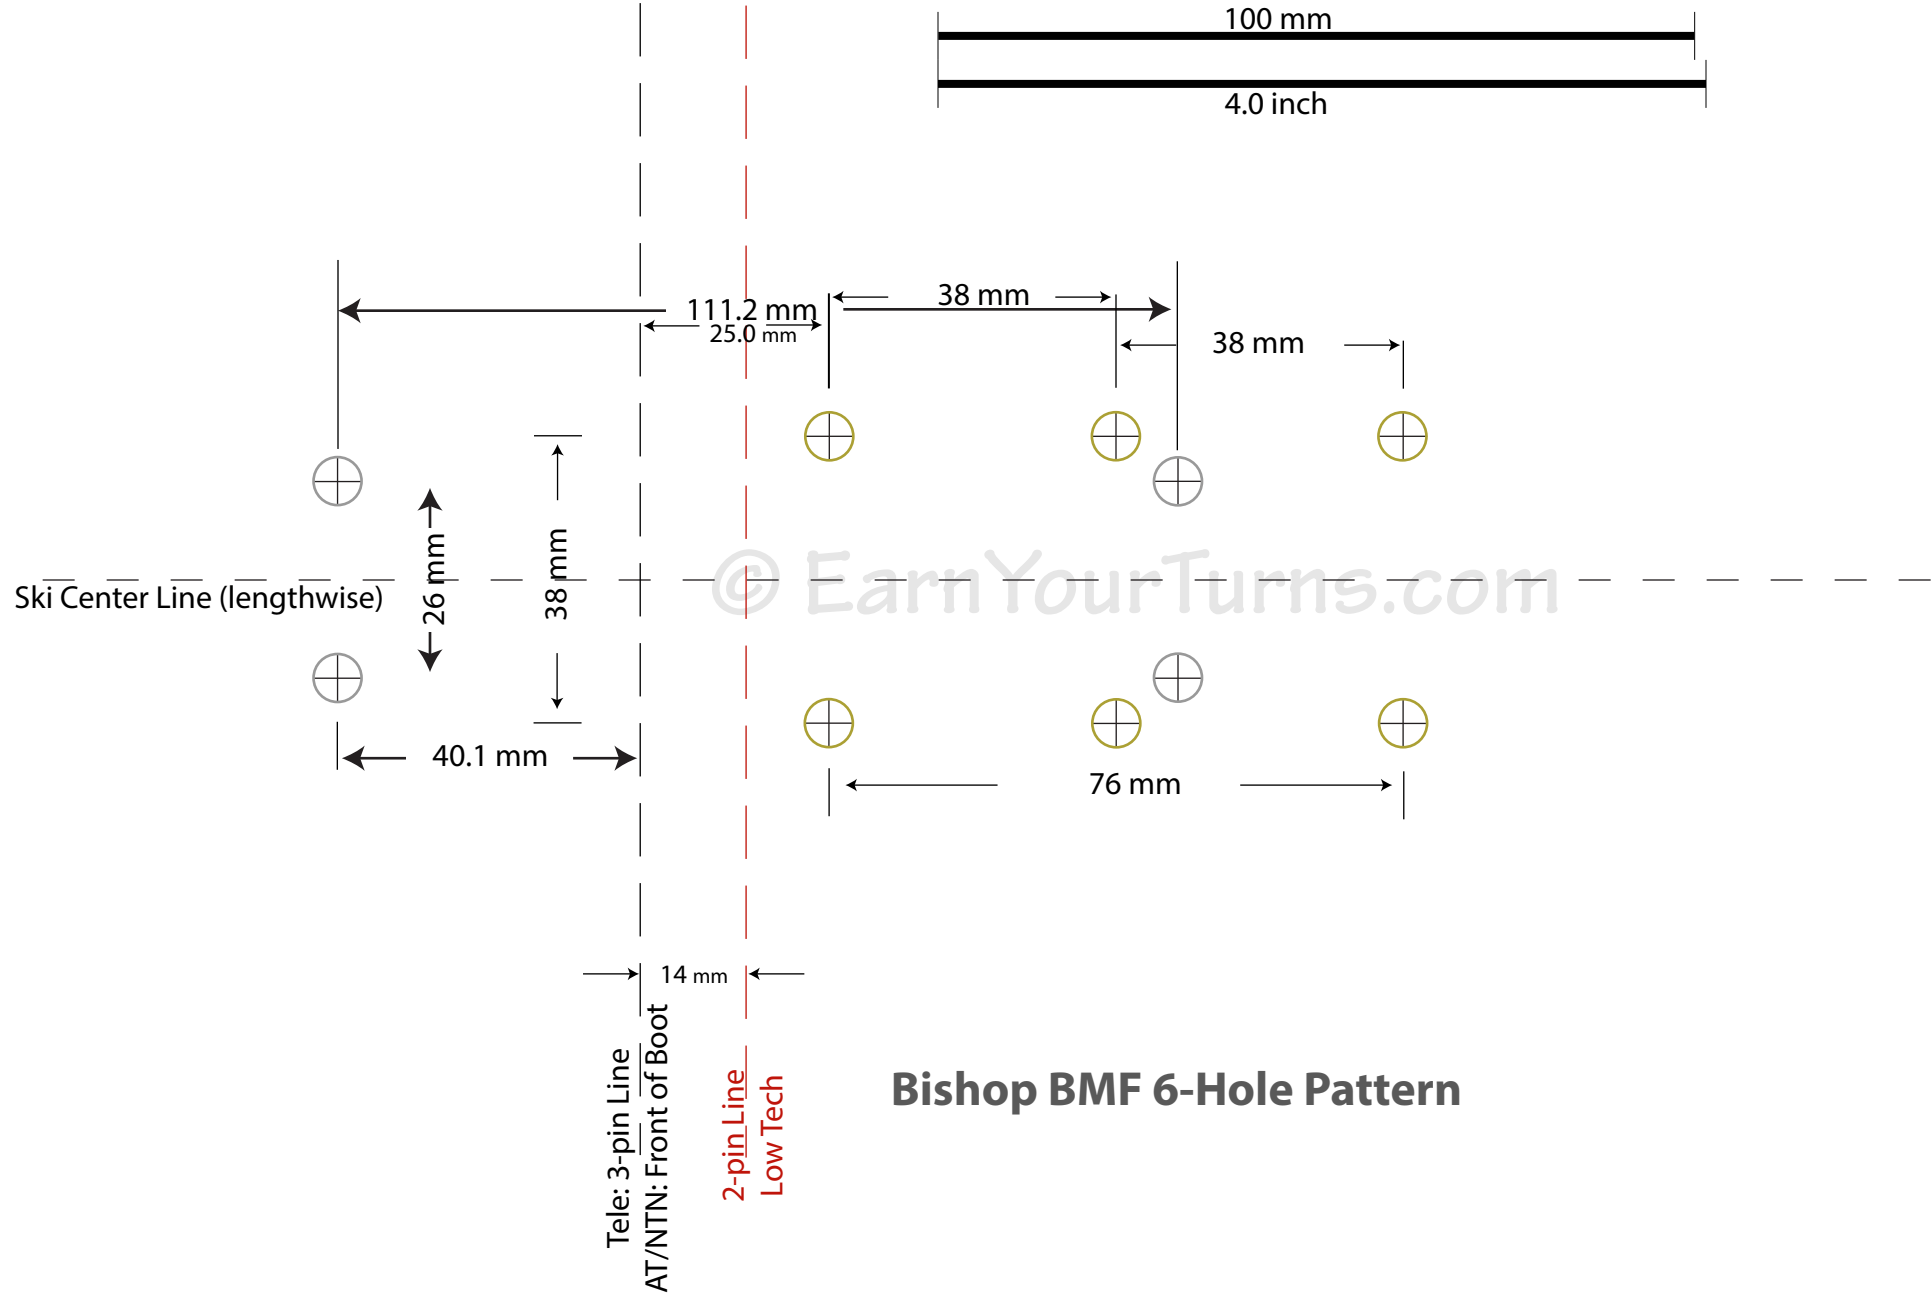

Targa , 4-hole

- Voile Switchback, SWX2, Hardwire
- Rottefella Cobra < 2010
- BD O3, O2 & O1 (<2013)

Bishop BMF 6-Hole Pattern