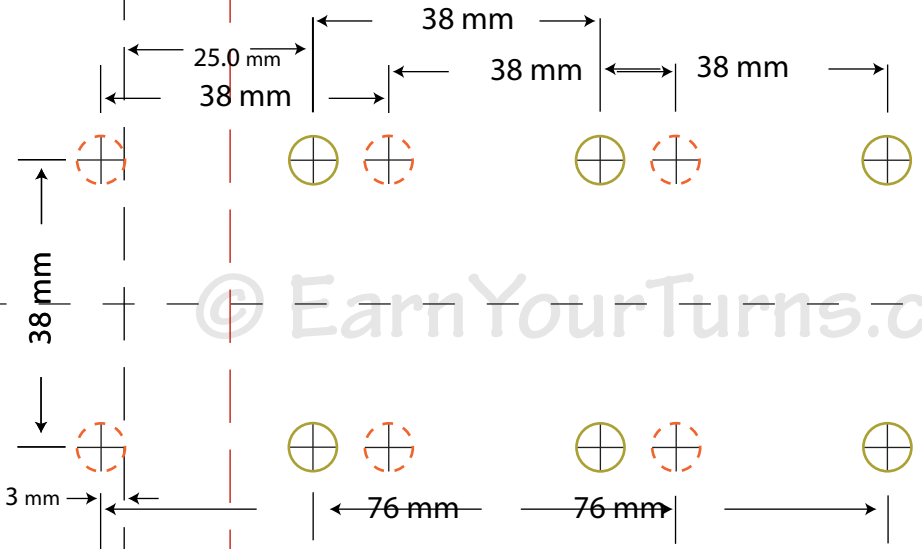

1.0 inch = 25.4 mm

Ski Center Line (lengthwise)

© EarnYourTurns.com

**22D 6-Hole Pattern
(HH, Vice, Outlaw, Lynx)**

Bishop BMF 6-Hole Pattern