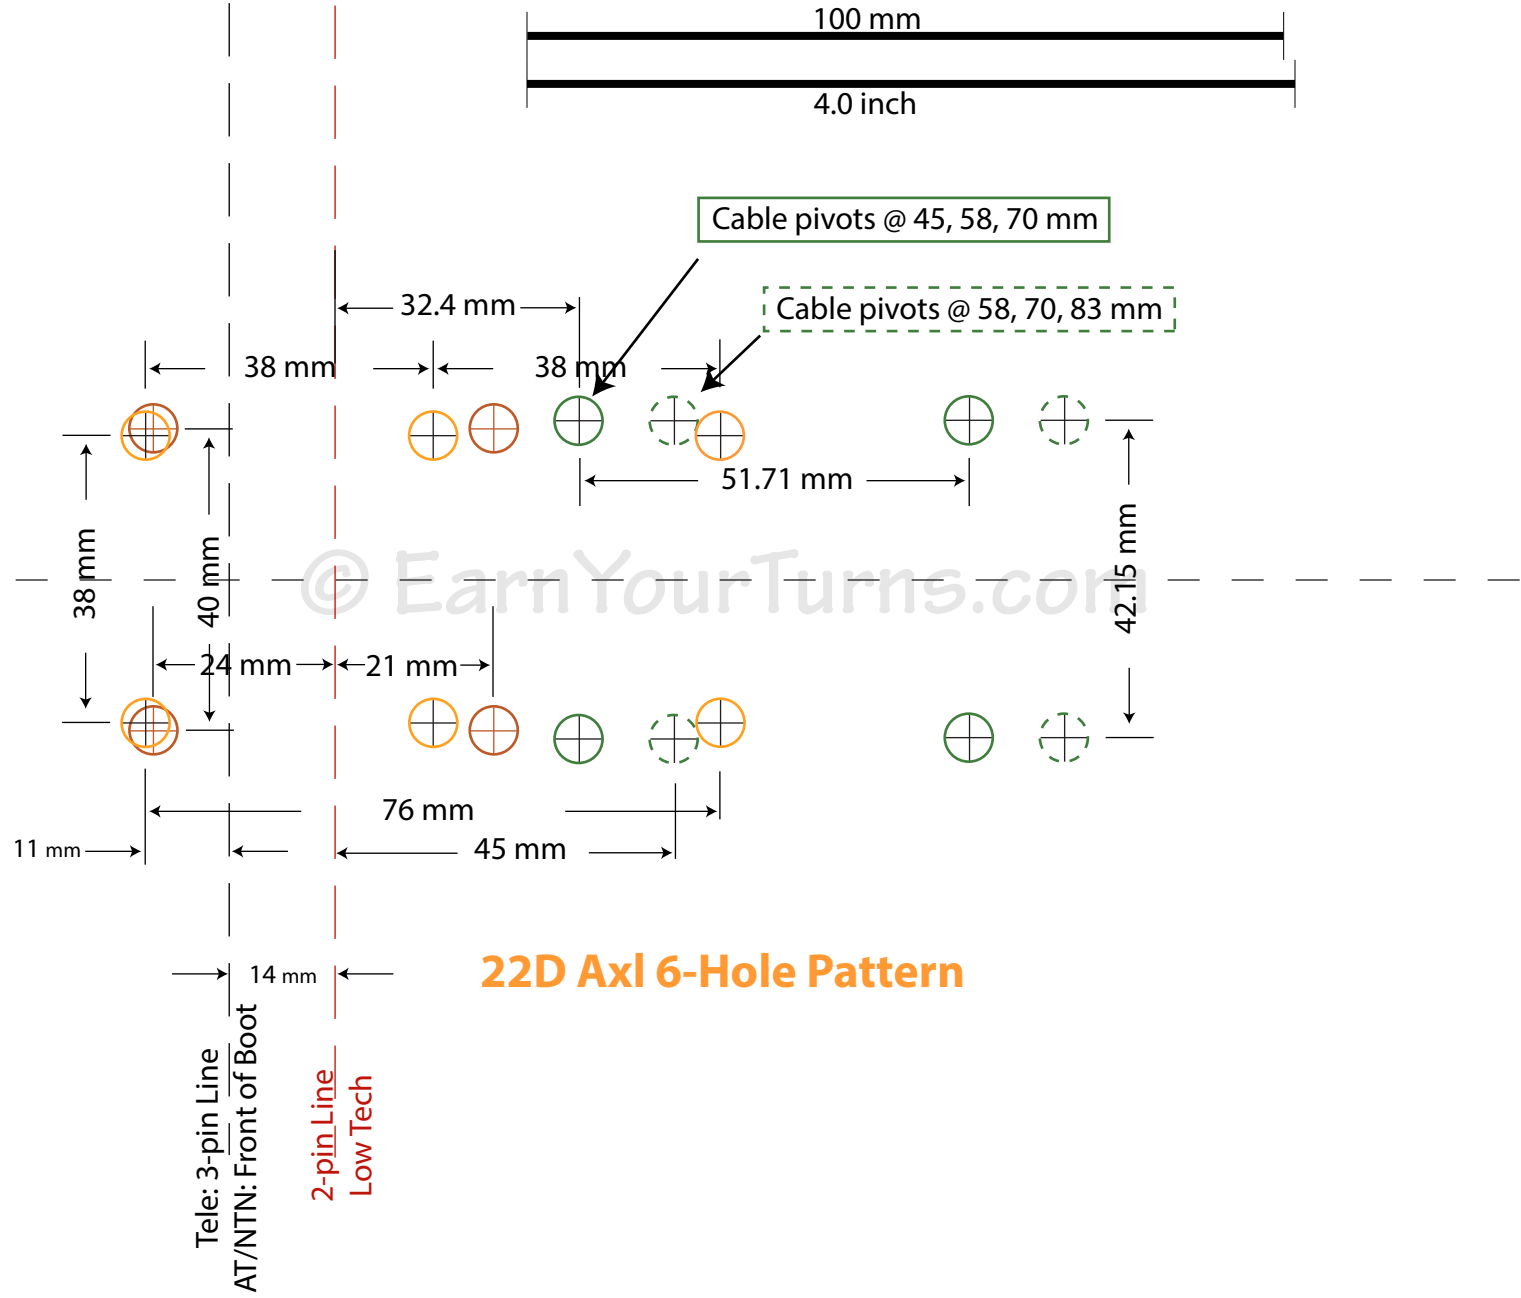

G3 Ion Toe

OMG TTS

22D Axl 6-Hole Pattern