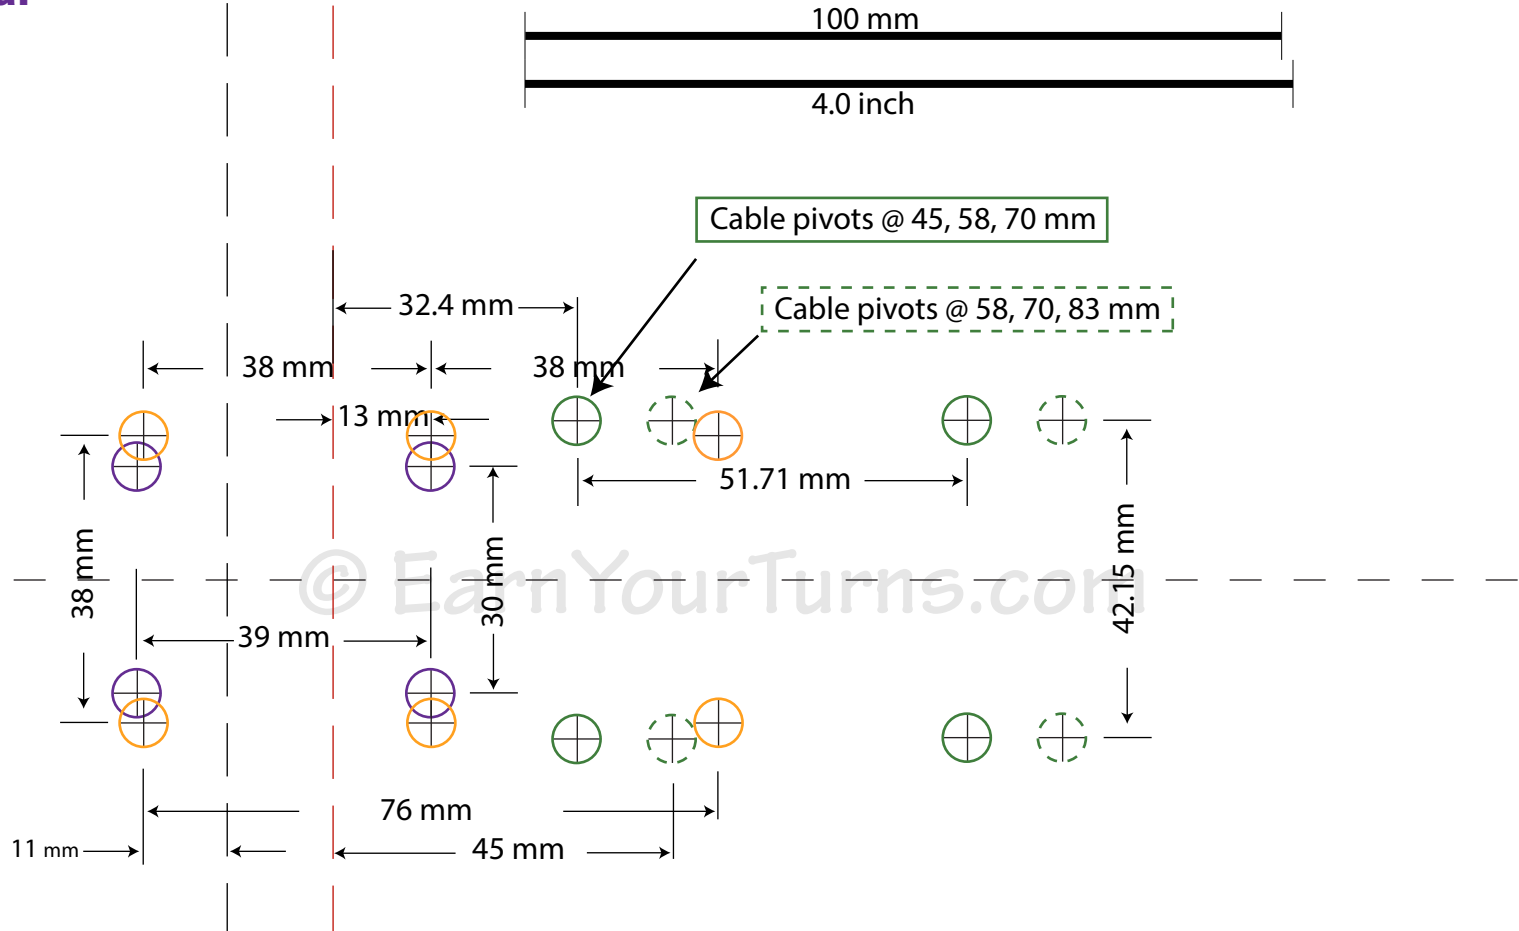

Dynafit Radical

OMG TTS

Cable pivots @ 45, 58, 70 mm

Cable pivots @ 58, 70, 83 mm

Ski Center Line (lengthwise)

© EarnYourTurns.com

22D Axl 6-Hole Pattern

14 mm
Tele: 3-pin Line
AT/NTN: Front of Boot
2-pin Line
Low Tech