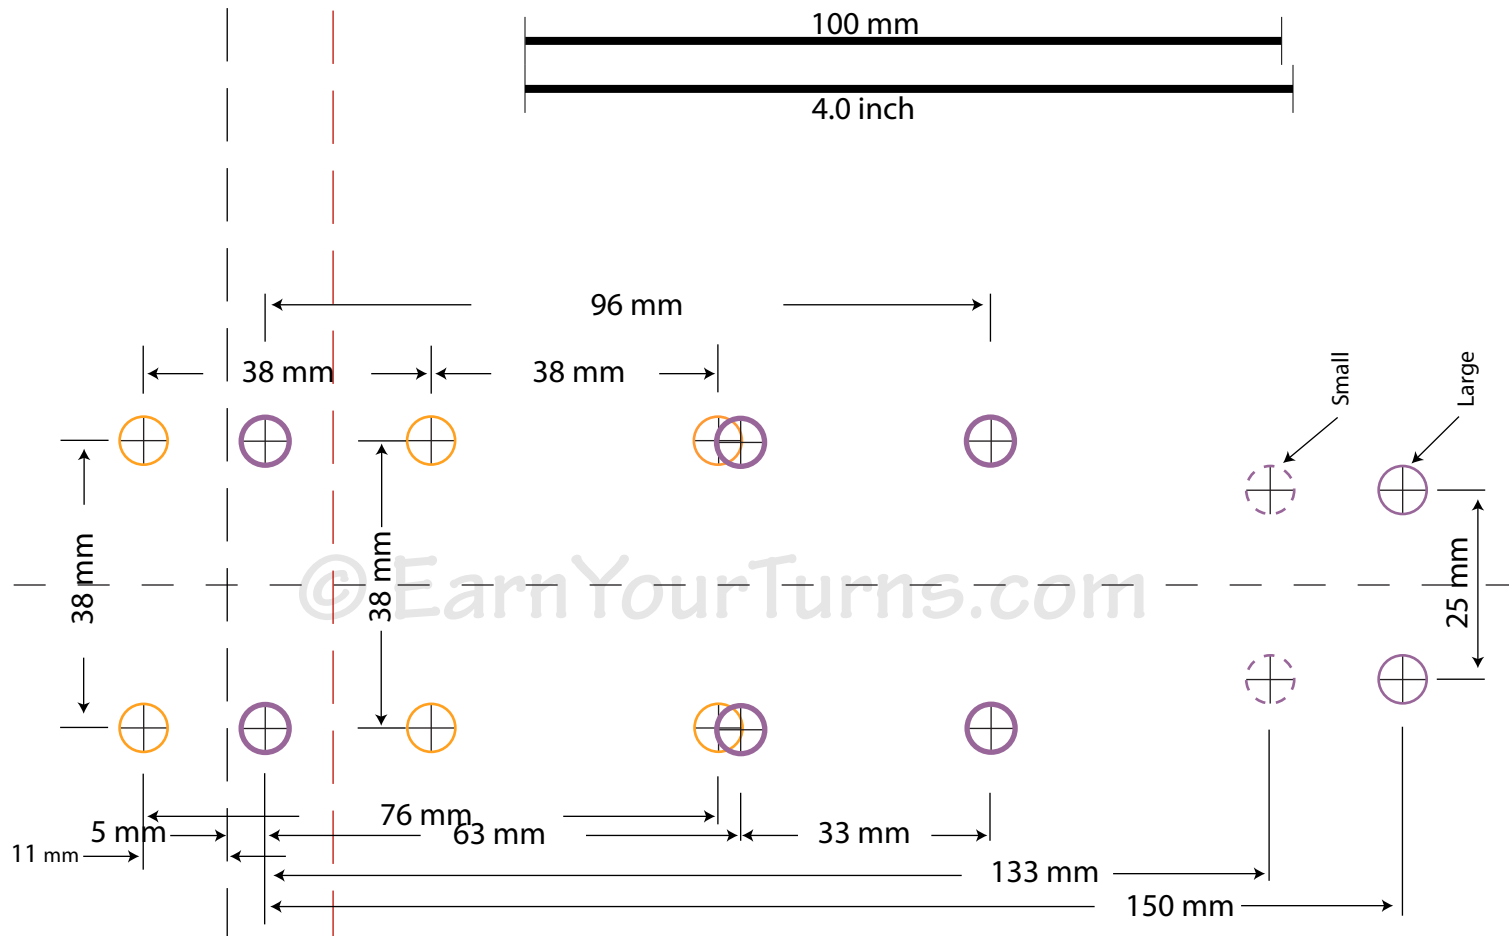

Dimensions

Ski Center Line (lengthwise)

Tele: 3-pin Line
AT/NTN: Front of Boot

2-pin Line
Low Tech

22D Axl 6-Hole Pattern

Rottefella Freedom