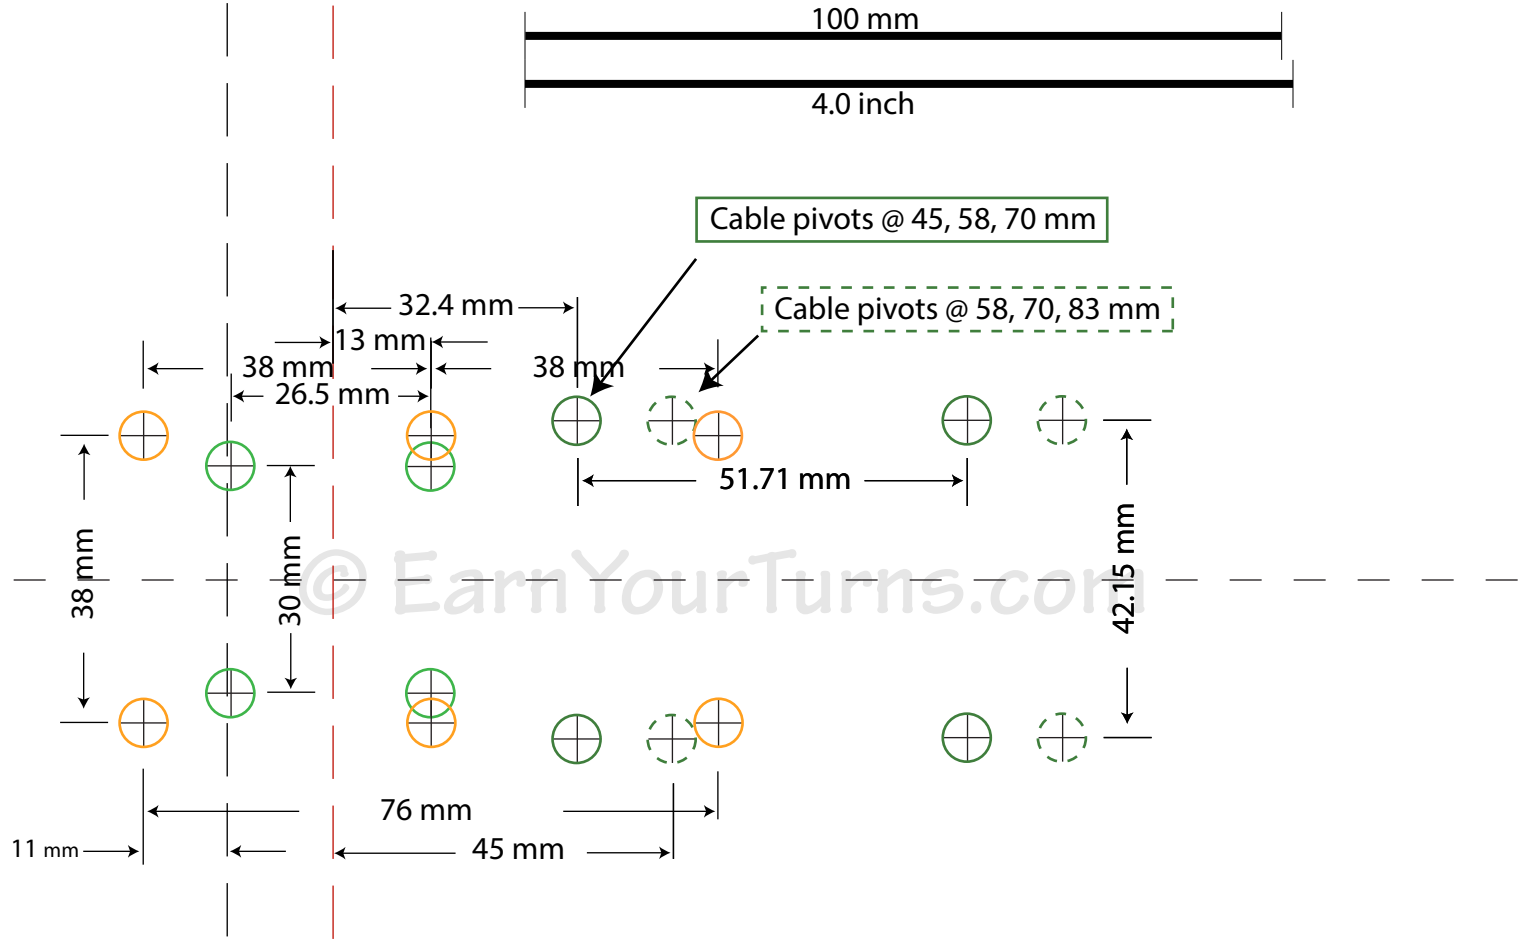

OMG TTS

Cable pivots @ 45, 58, 70 mm

Cable pivots @ 58, 70, 83 mm

Ski Center Line (lengthwise)

Tele: 3-pin Line
AT/NTN: Front of Boot
2-pin Line
Low Tech

22D Axl 6-Hole Pattern