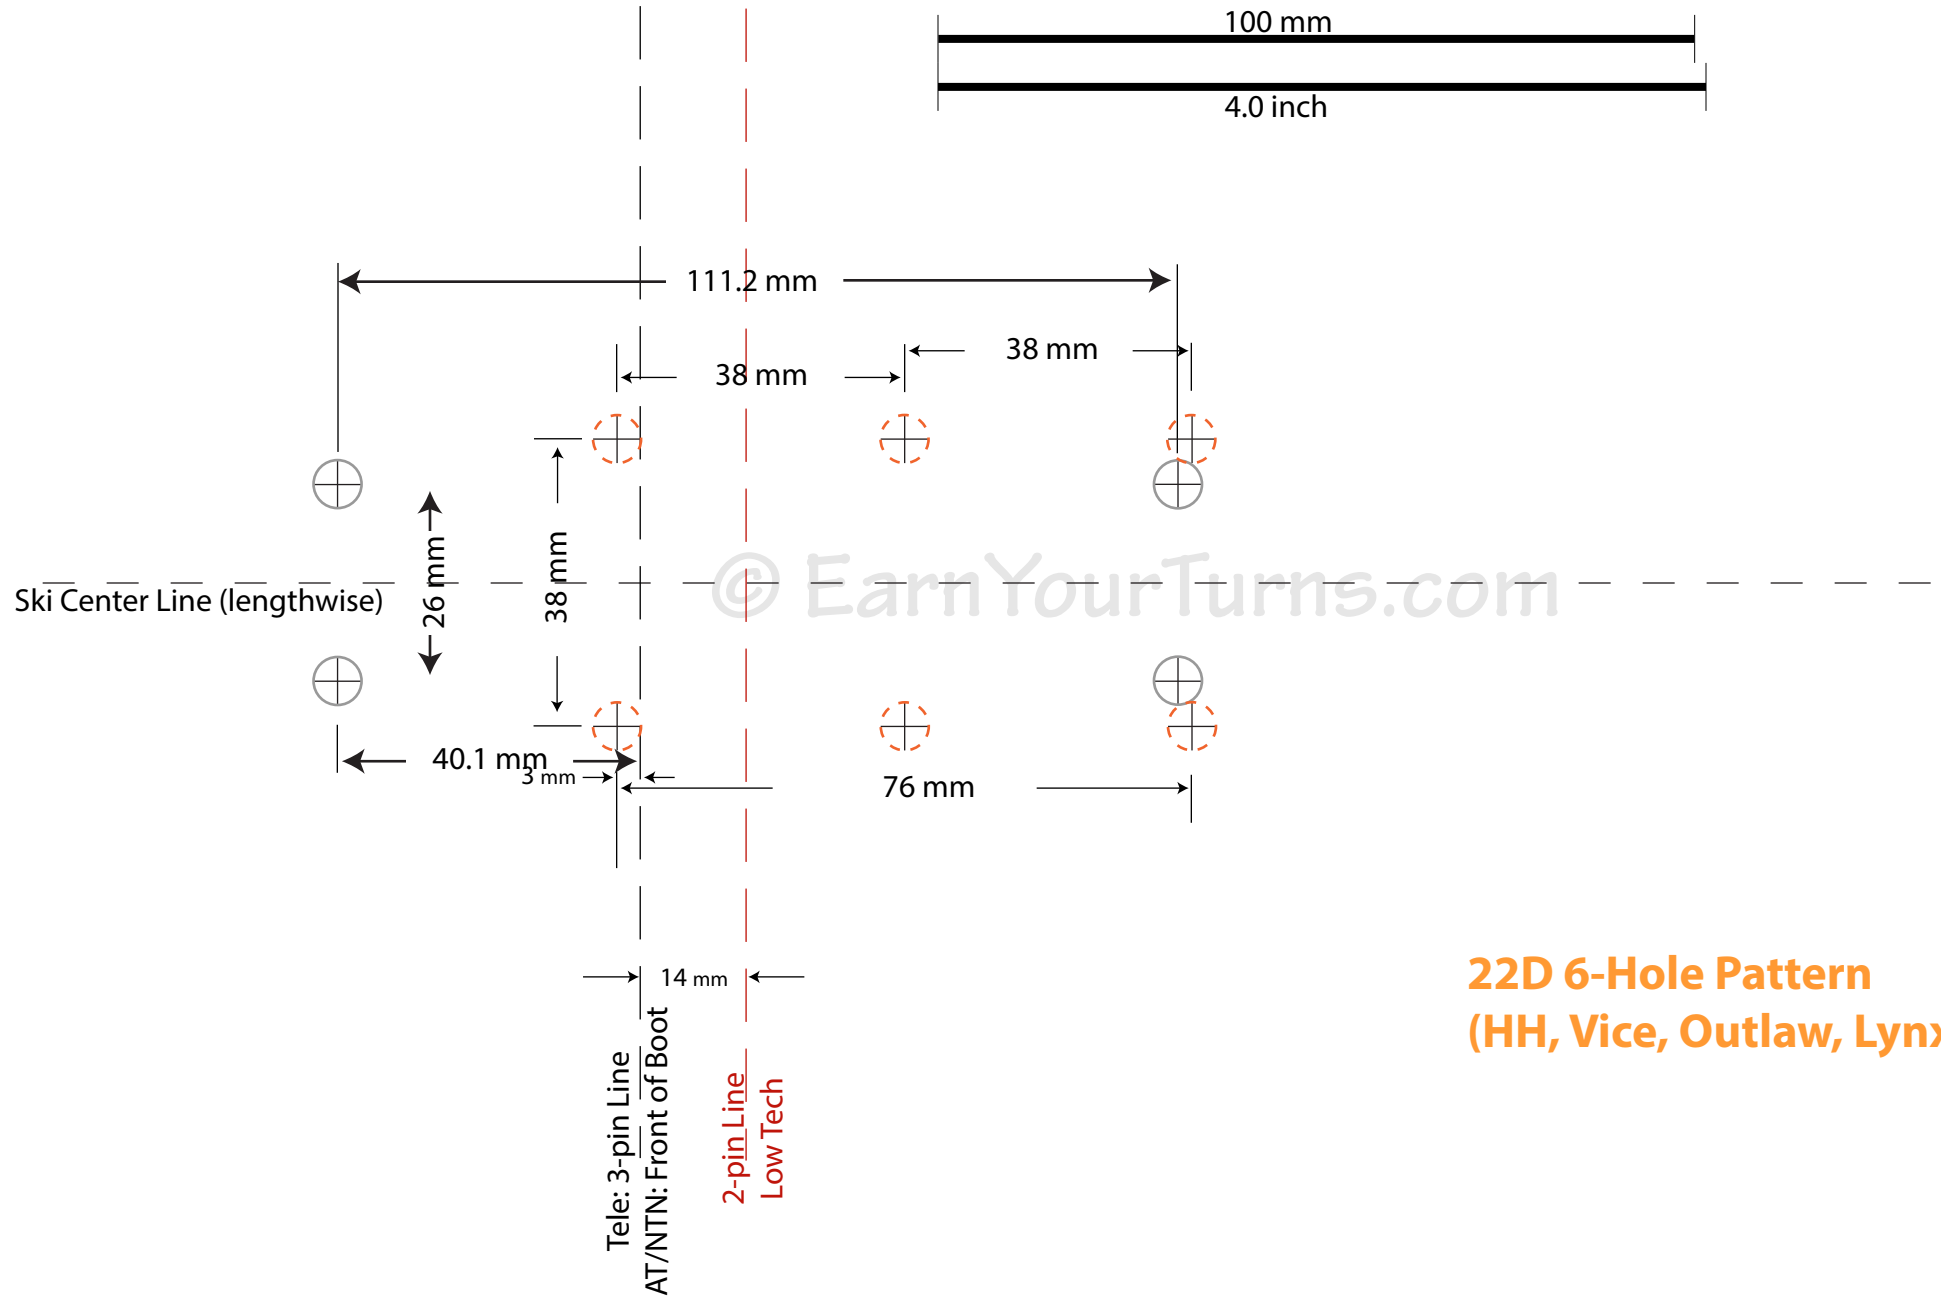

Targa , 4-hole

- Voile Switchback, SWX2, Hardwire
- Rottefella Cobra < 2010
- BD O3, O2 & O1 (<2013)

**22D 6-Hole Pattern
(HH, Vice, Outlaw, Lynx)**