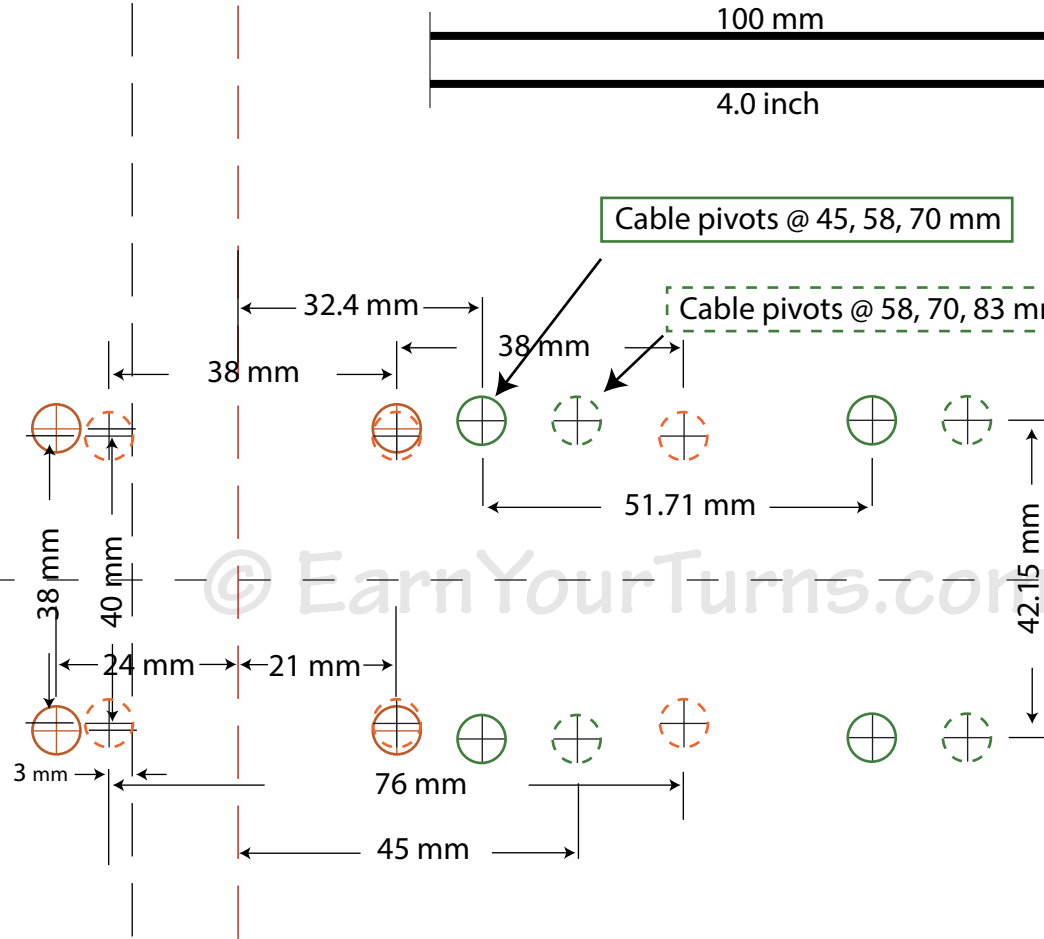

**G3 Ion Toe**

**OMG TTS**

Cable pivots @ 45, 58, 70 mm

Cable pivots @ 58, 70, 83 mm

Ski Center Line (lengthwise)

© EarnYourTurns.com

14 mm  
Tele: 3-pin Line  
AT/NTN: Front of Boot  
2-pin Line  
Low Tech

**22D 6-Hole Pattern  
(HH, Vice, Outlaw, Lynx)**