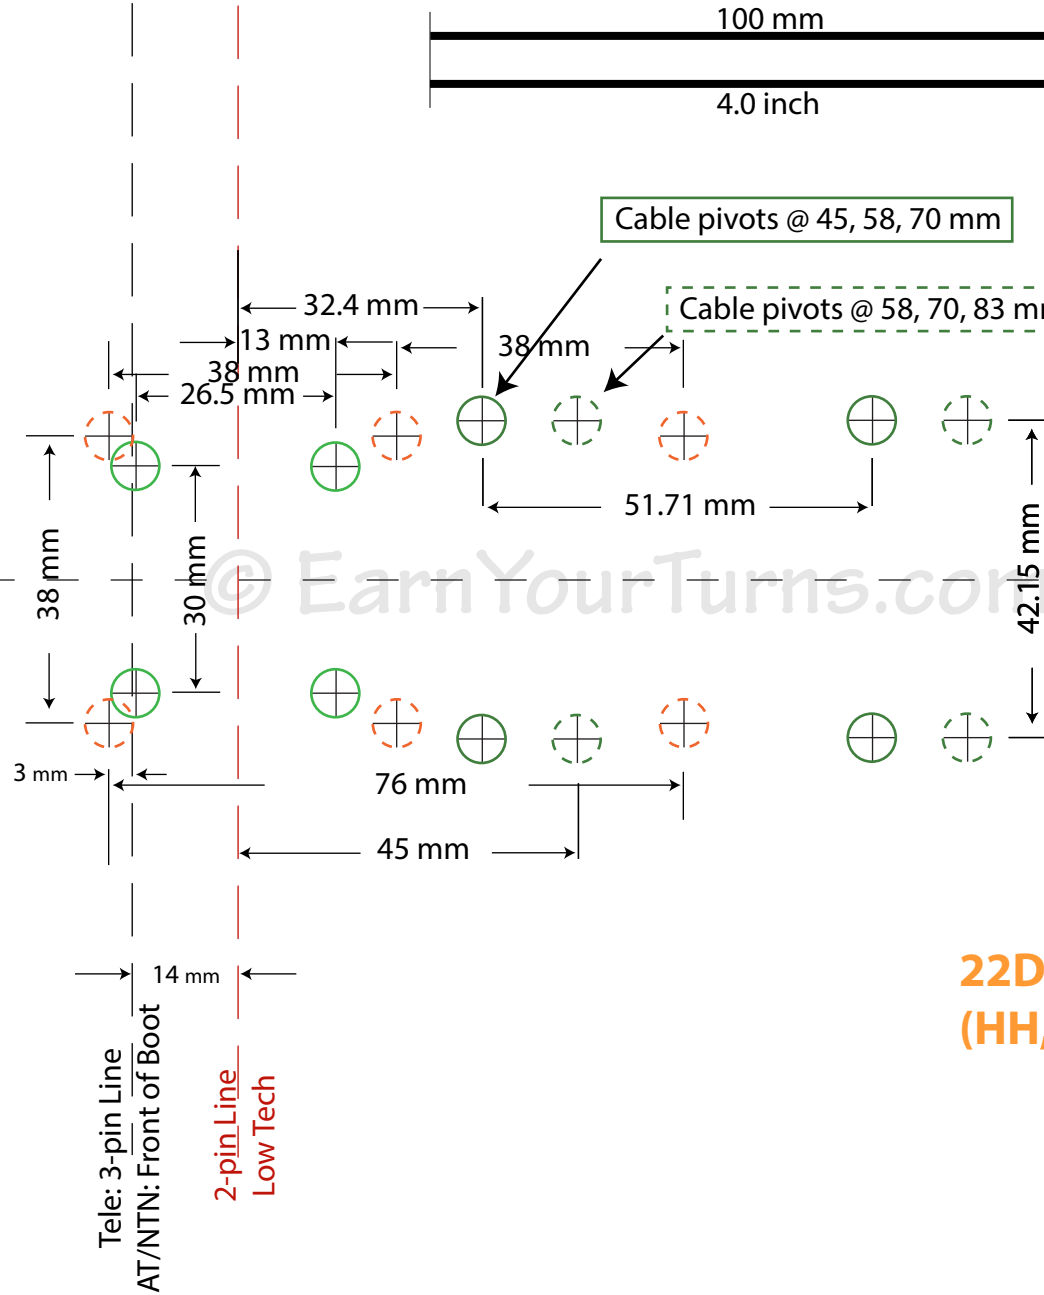

OMG TTS

Cable pivots @ 45, 58, 70 mm

Cable pivots @ 58, 70, 83 mm

**22D 6-Hole Pattern
(HH, Vice, Outlaw, Lynx)**

Ski Center Line (lengthwise)

© EarnYourTurns.com