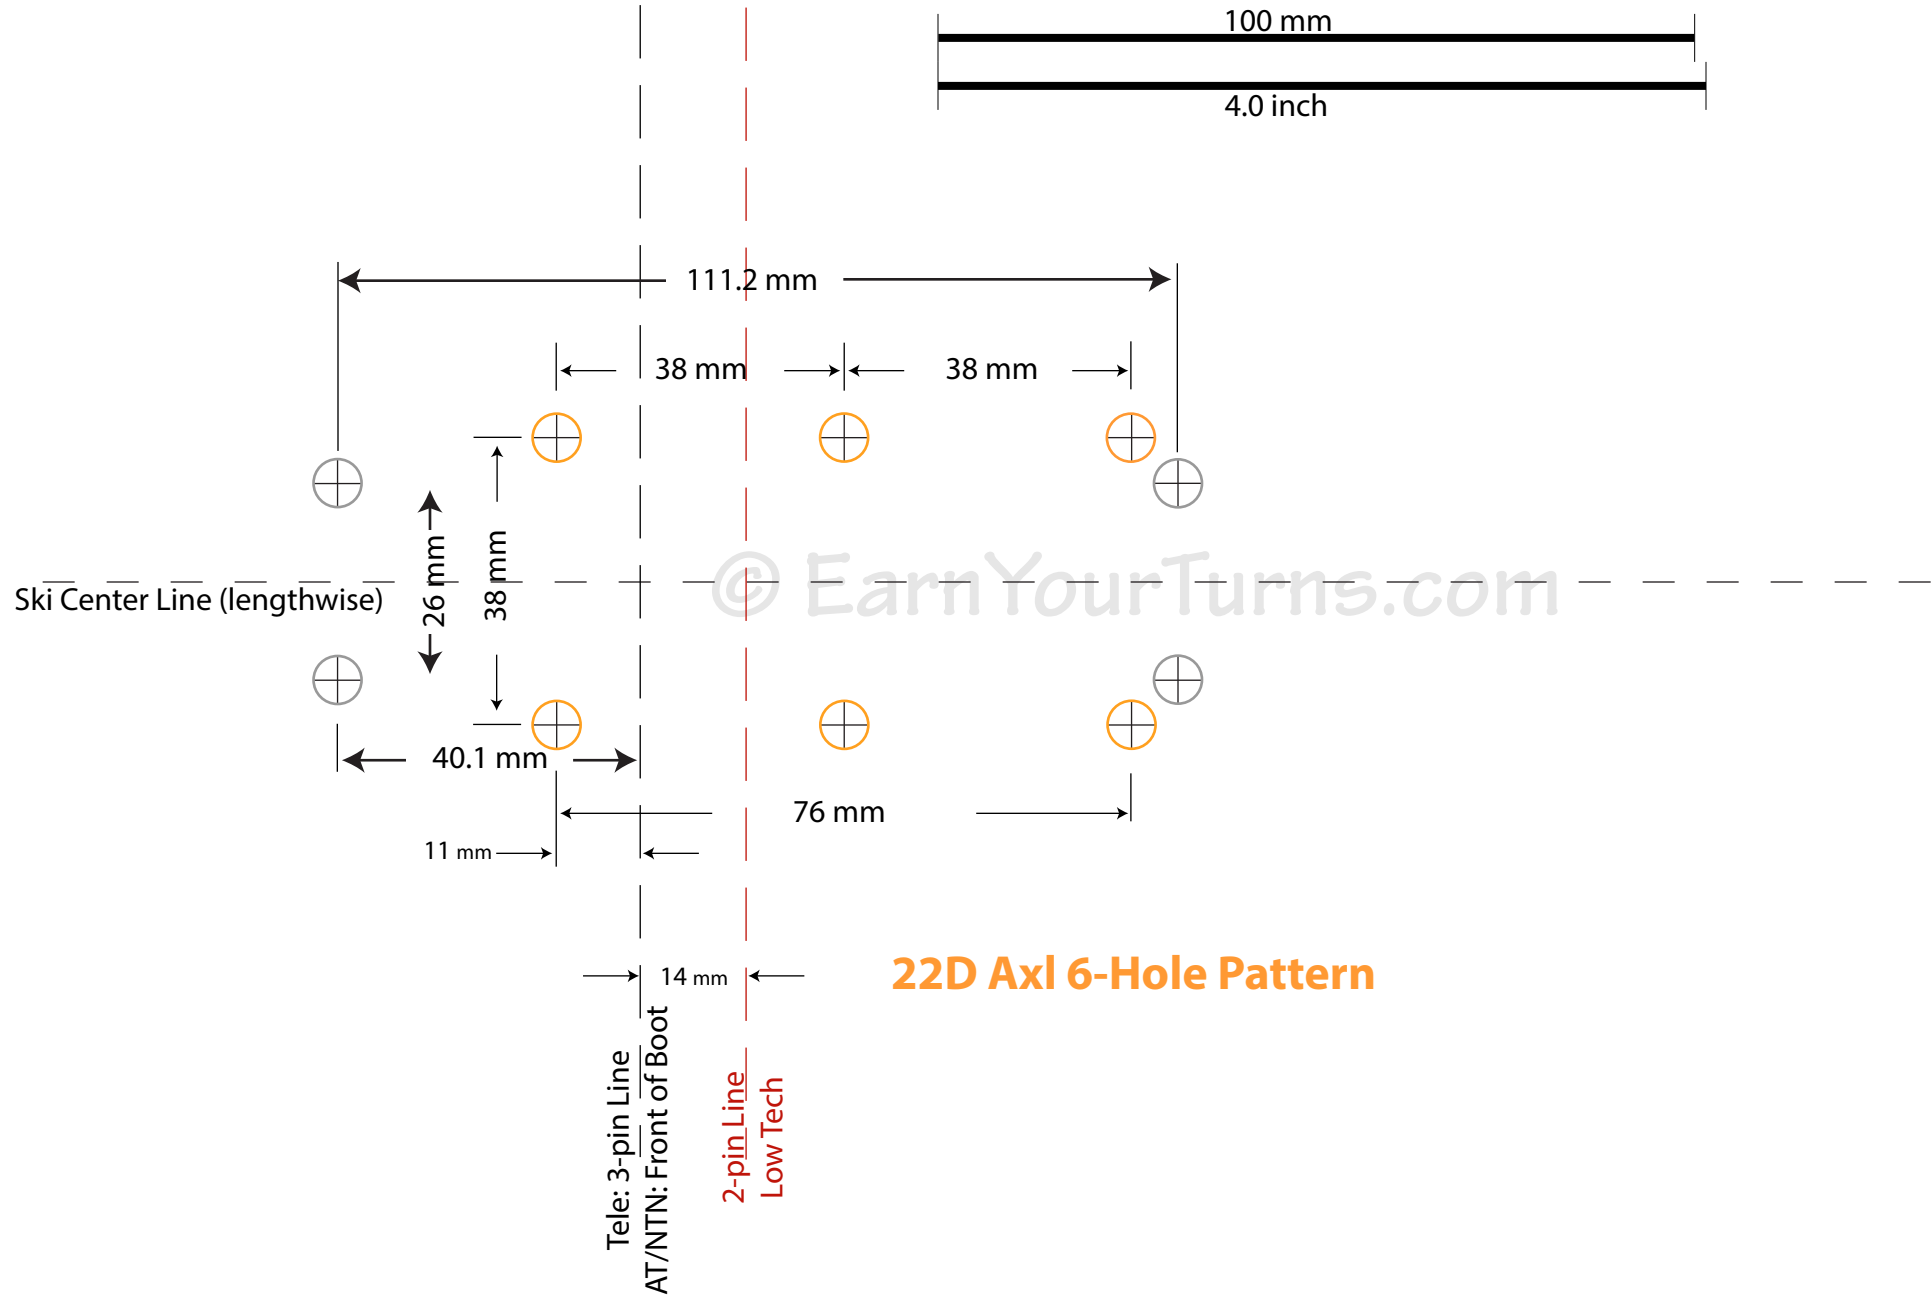

## Targa , 4-hole

- Voile Switchback, SWX2, Hardwire
- Rottefella Cobra < 2010
- BD O3, O2 & O1 (<2013)

**22D Axl 6-Hole Pattern**